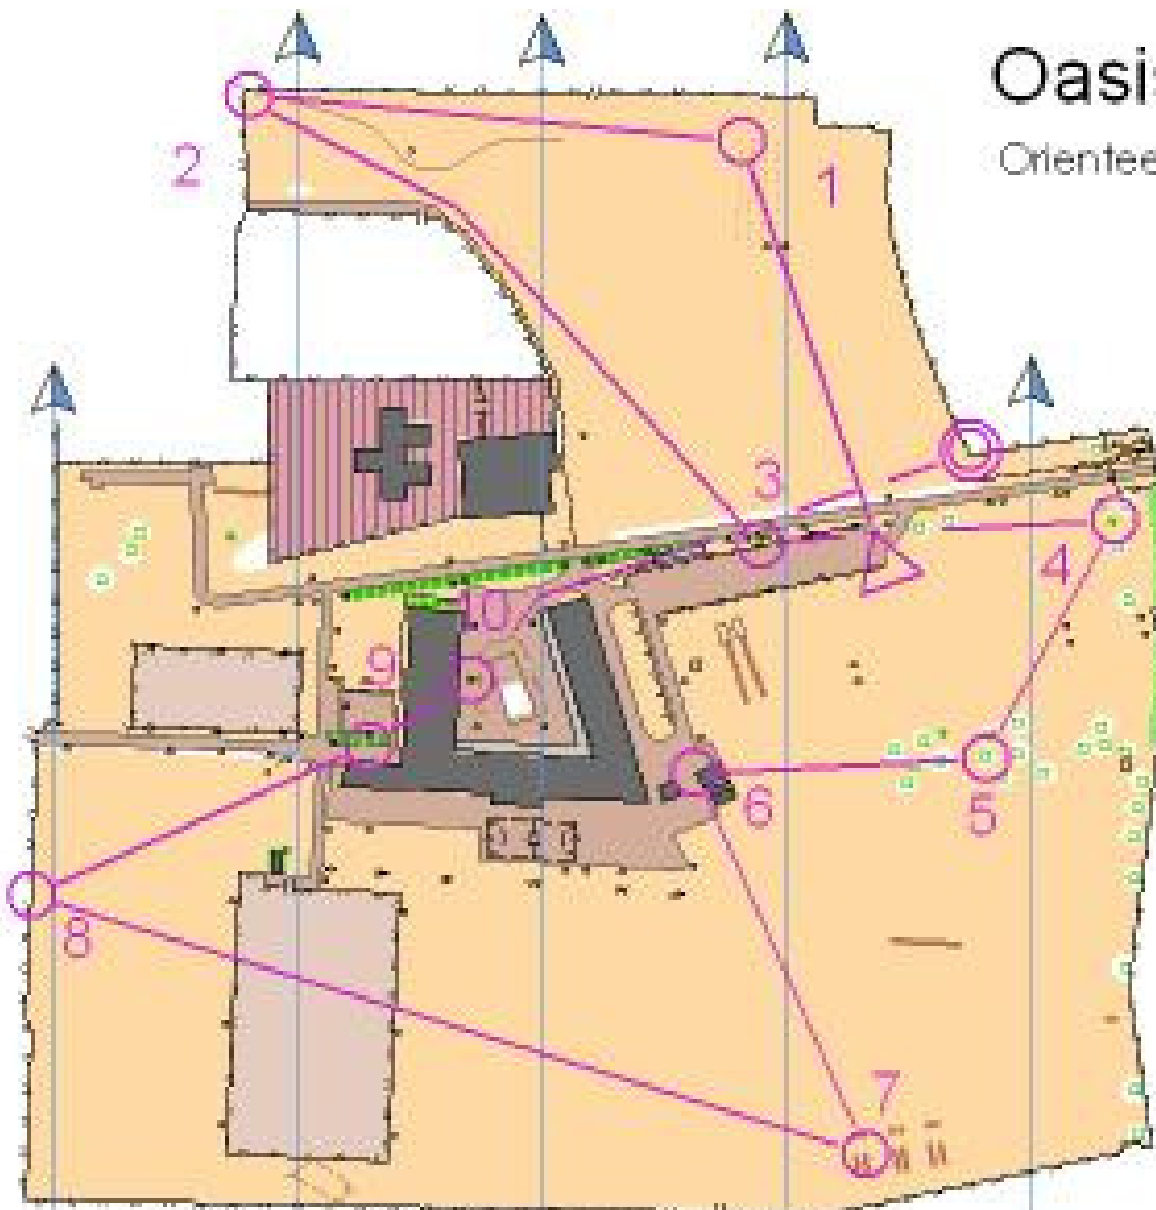

## Course 2

Length 2.0 km

0 metres 100 200 300 400m

**LEGEND**

- open area
- trees-runnable
- trees-dense
- tarmac/paved
- sports surface
- flower beds
- OUT OF BOUNDS
- road
- paths
- fence
- vegetation boundary
- building
- covered area
- small building
- trees
- post, stone
- manhole cover

Brian Slater ©  
June 2010

Start	Car Park Corner
1. 61	W gully N end
2. 62	fence corner
3. 63	S post N side
4. 64	small tree E side
5. 65	middle tree S side
6. 66	NE building W side
7. 67	SE pitch N end
8. 68	fence
9. 69	E vegetation SW corner
10. 90	post E side

220 m from last control to finish