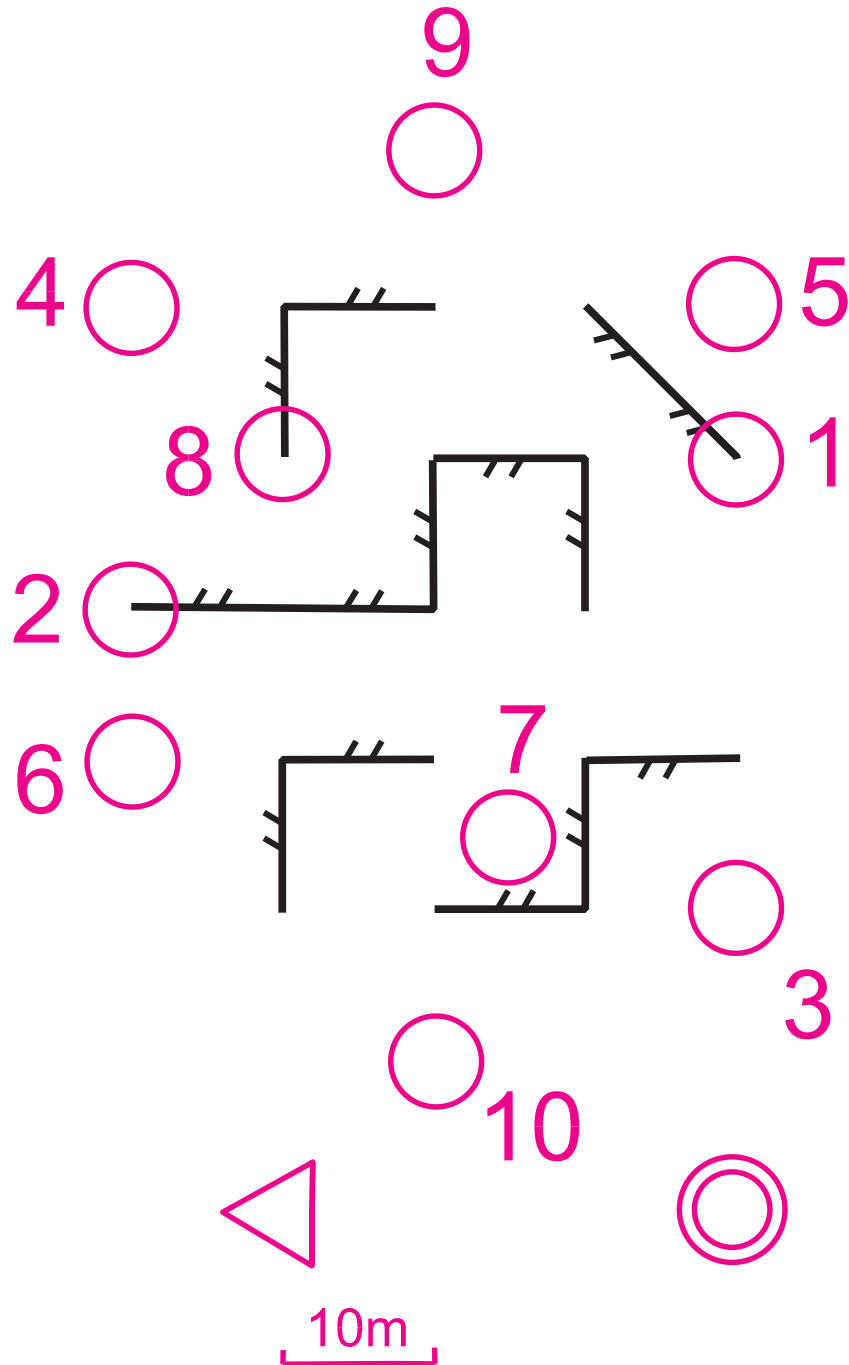

A

HALO Coaching Gy
Course A,
Length 0.4 km

Start

1. 91
 2. 92
 3. 93
 4. 94
 5. 95
 6. 96
 7. 97
 8. 98
 9. 99
 10. 100
- 20m to finish.